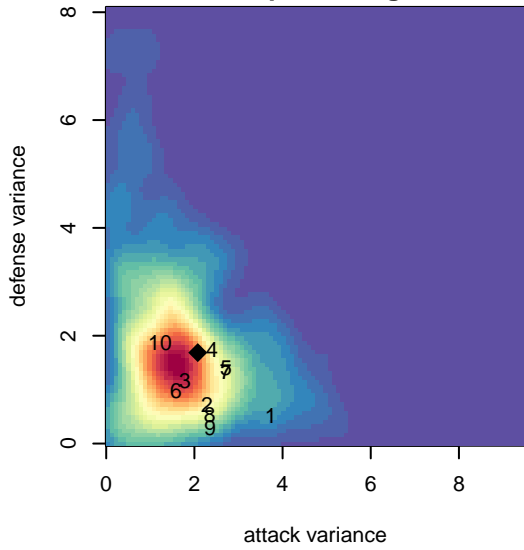

# MVP Marauders White G03

Maple Valley Premier SC  
 Maple Valley, WA  
 G03 total strength=652  
 attack=0.67 defense=0.54  
 fall league = PSPL Classic 1 U12  
 spr league = Spr PSPL Classic 1 U12

alt names used:  
 MVP Marauders 03 white  
 MVP Marauders 03 White  
 MVP Marauders 03 White  
 MVP MARAUDERS '03 WHITE  
 MVP Marauders 03 White  
 MVP Marauders White 03  
 MAPLE VALLEY PREMIERE MARAUDERS '03

**MVP Marauders White G03**  
 Dots are actual minus expected GF (blue circles) and GA (red triangles).  
 Blue line is smoothed change in attack strength. Red is smoothed change in defense strength.

**attack and defense variance (black dot)  
relative to other teams  
and top 10 in region**