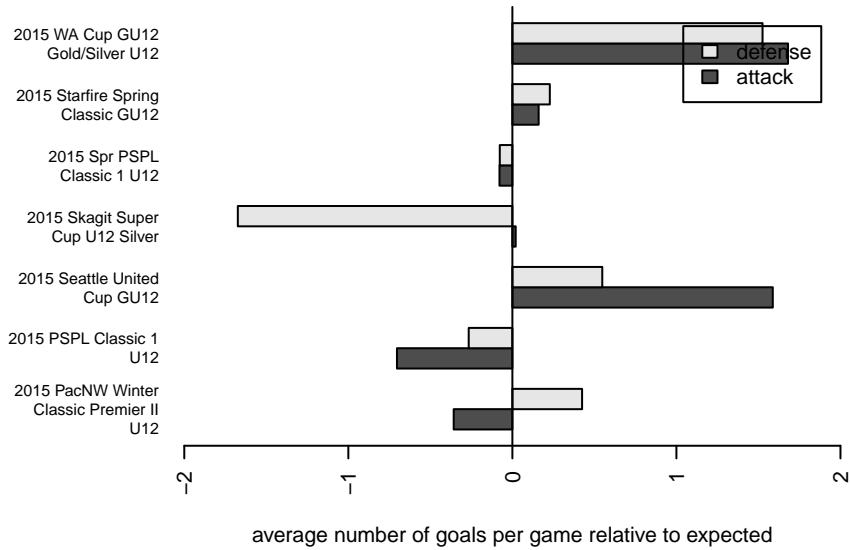

Performance relative to 13 month average