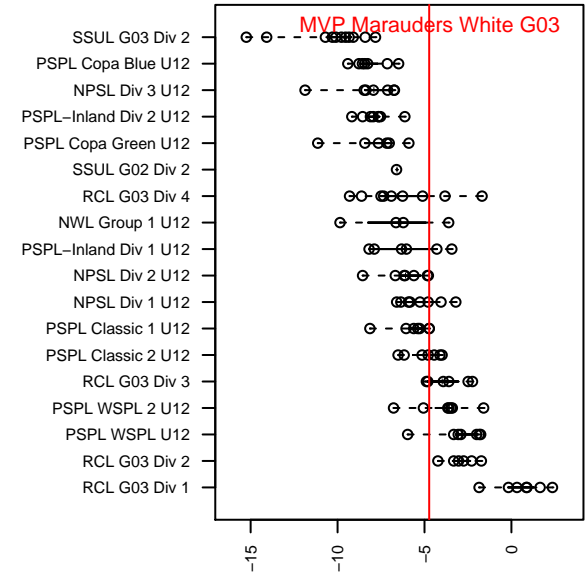

**attack and defense rating
relative to others at age
and all opponents in last 13 months**