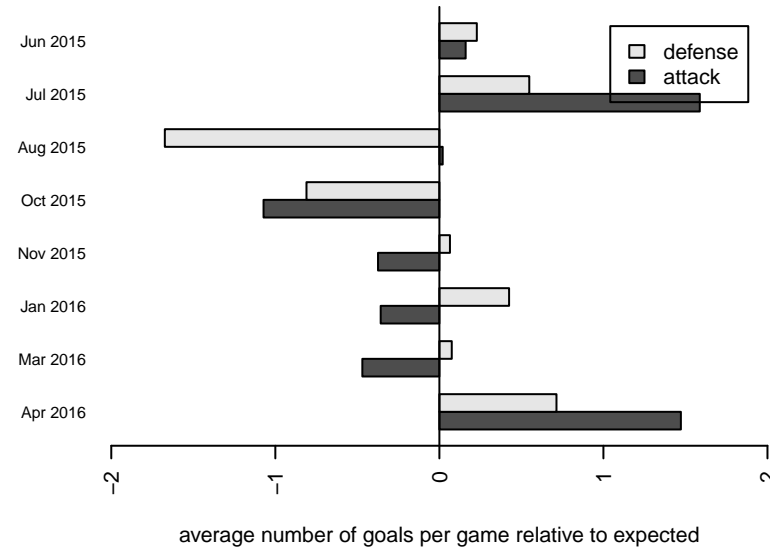

Performance relative to 13 month average