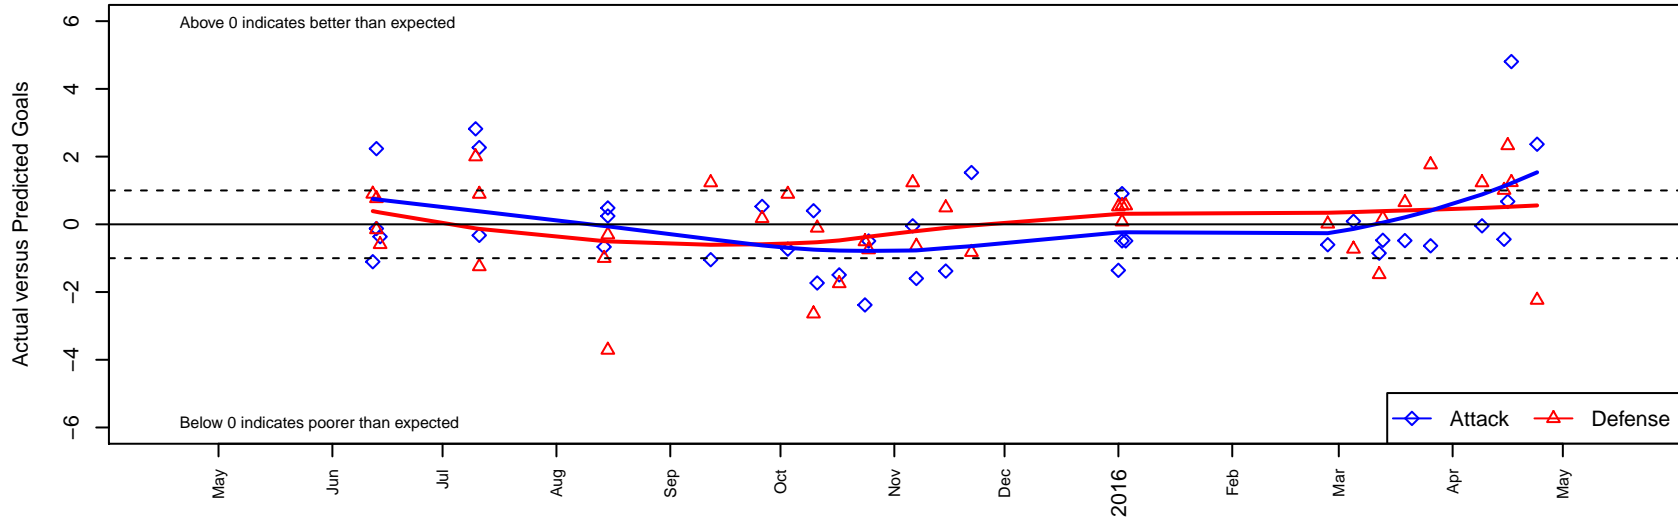

# MVP Marauders White G03

Maple Valley Premier SC  
 Maple Valley, WA  
 G03 total strength=652  
 attack=0.67 defense=0.54  
 fall league = PSPL Classic 1 U12  
 spr league = Spr PSPL Classic 1 U12

alt names used:  
 MVP Marauders 03 white  
 MVP Marauders 03 White  
 MVP Marauders 03 White  
 MVP MARAUDERS '03 WHITE  
 MVP Marauders 03 White  
 MVP Marauders White 03  
 MAPLE VALLEY PREMIERE MARAUDERS '03

**MVP Marauders White G03**  
 Dots are actual minus expected GF (blue circles) and GA (red triangles).  
 Blue line is smoothed change in attack strength. Red is smoothed change in defense strength.

**attack and defense variance (black dot)  
relative to other teams  
and top 10 in region**